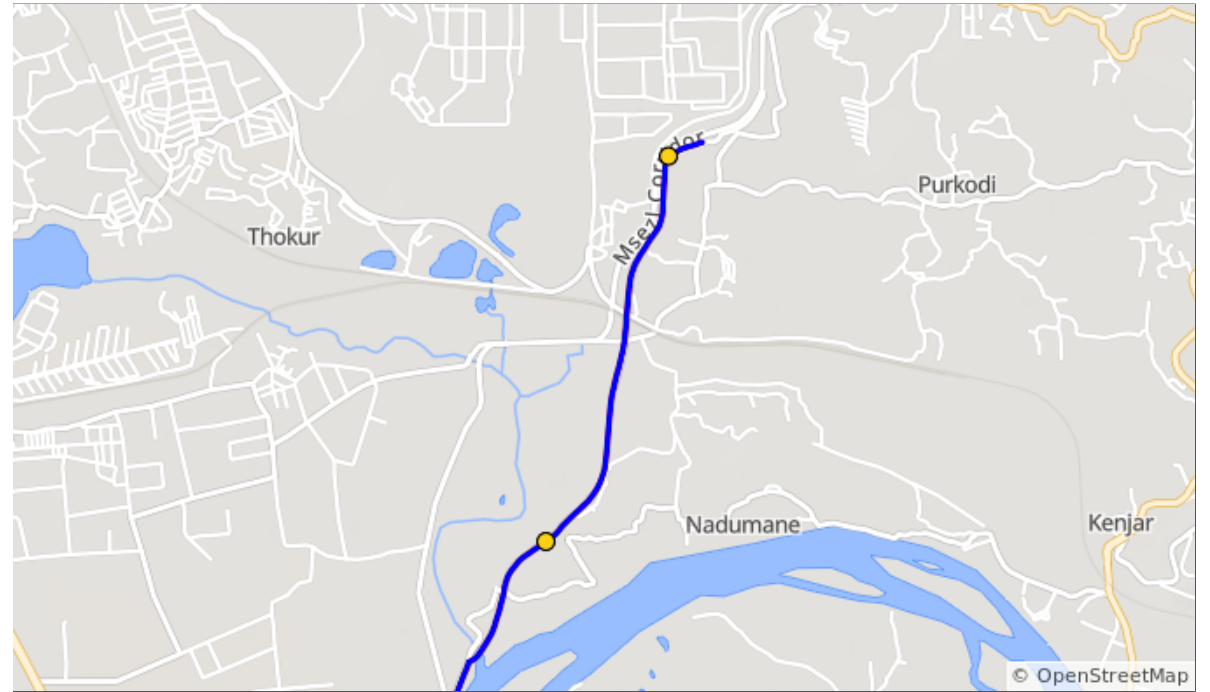

# MT\_24 21K RUN-4

A.	Timing Mat - RUN START	H.	Aid Station (AS-5)
B.	Aid Station (AS-6)	I.	NH 66 Junction
C.	Aid Station (AS-2)	J.	Aid Station (AS-3)
D.	VIP Gallery	K.	Aid Station (AS-7)
E.	NH 66 Junction	L.	AYUSH Care Centre
F.	Aid Station (AS-4)	M.	Aid Station (AS-1)
G.	Control Point 4	N.	RUN Finish

Dist	Type
0.0	📍
6.0	➔

6.0 kilometers. +36/-31 meters

Dist	Type
6.8	➔
9.4	➜

3.4 kilometers. +18/-11 meters

Dist	Type
12.4	←
14.5	↑

5.1 kilometers. +11/-15 meters

Dist	Type
21.1	📍

6.6 kilometers. +0/-0 meters