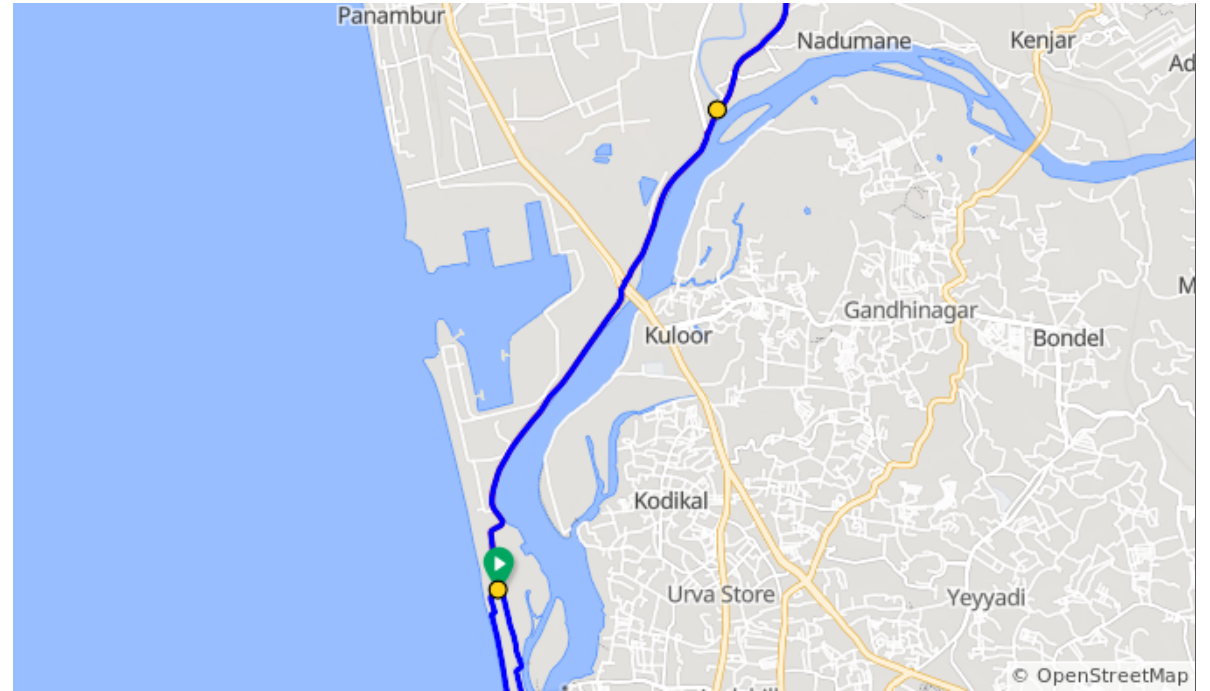

# MT\_24 21K RUN-4

A.	Timing Mat - RUN START	H.	Aid Station (AS-5)
B.	Aid Station (AS-6)	I.	NH 66 Junction
C.	Aid Station (AS-2)	J.	Aid Station (AS-3)
D.	VIP Gallery	K.	Aid Station (AS-7)
E.	NH 66 Junction	L.	AYUSH Care Centre
F.	Aid Station (AS-4)	M.	Aid Station (AS-1)
G.	Control Point 4	N.	RUN Finish

Dist	Type
0.0	📍
6.0	➔

6.0 kilometers. +36/-31 meters

Dist	Type
6.8	➔
9.4	➜

3.4 kilometers. +18/-11 meters

Dist	Type
12.4	←
14.5	↑

5.1 kilometers. +11/-15 meters

Dist	Type
21.1	📍

6.6 kilometers. +0/-0 meters