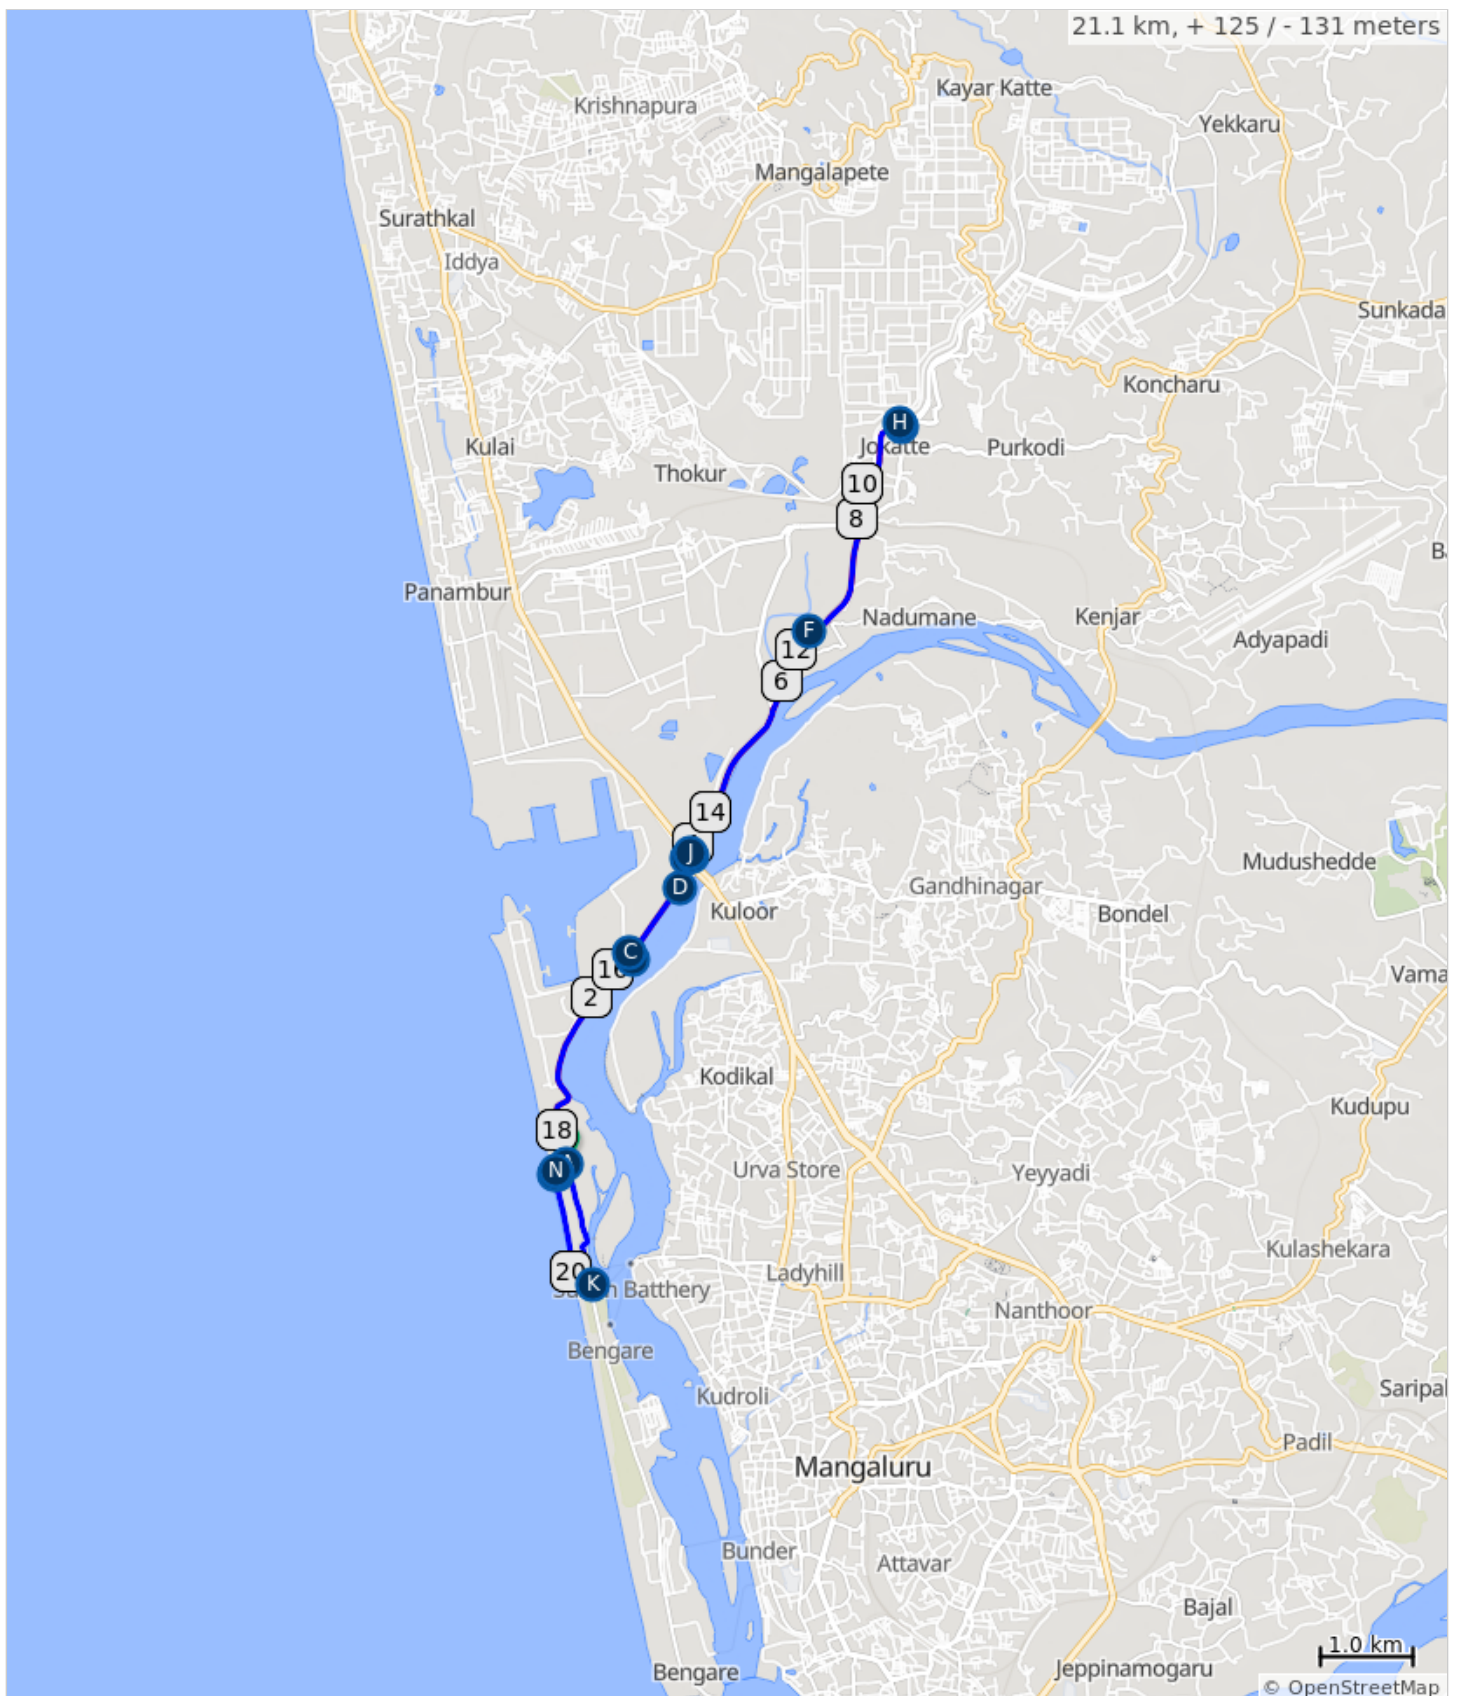

# MT\_24 21K RUN-4

A.	Timing Mat - RUN START	H.	Aid Station (AS-5)
B.	Aid Station (AS-6)	I.	NH 66 Junction
C.	Aid Station (AS-2)	J.	Aid Station (AS-3)
D.	VIP Gallery	K.	Aid Station (AS-7)
E.	NH 66 Junction	L.	AYUSH Care Centre
F.	Aid Station (AS-4)	M.	Aid Station (AS-1)
G.	Control Point 4	N.	RUN Finish

Dist	Type
0.0	📍
6.0	➔

6.0 kilometers. +36/-31 meters

Dist	Type
6.8	➔
9.4	➜

3.4 kilometers. +18/-11 meters

Dist	Type
12.4	←
14.5	↑

5.1 kilometers. +11/-15 meters

Dist	Type
21.1	📍

6.6 kilometers. +0/-0 meters