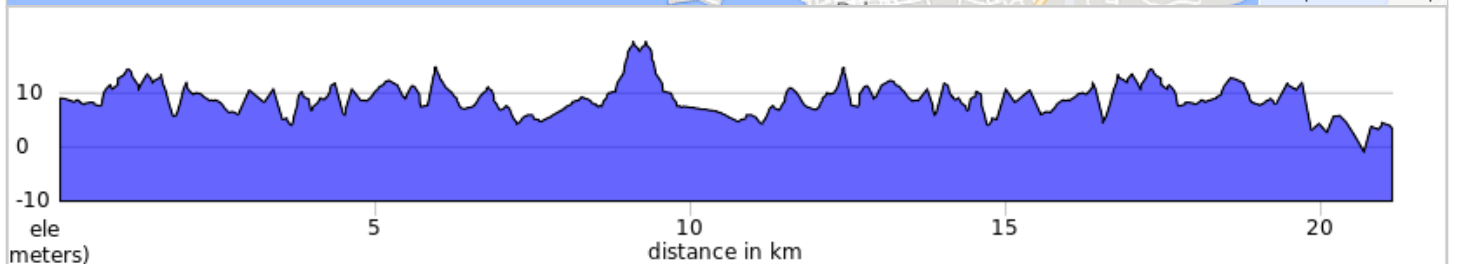

# MT\_24 21K RUN-4

A.	Timing Mat - RUN START	H.	Aid Station (AS-5)
B.	Aid Station (AS-6)	I.	NH 66 Junction
C.	Aid Station (AS-2)	J.	Aid Station (AS-3)
D.	VIP Gallery	K.	Aid Station (AS-7)
E.	NH 66 Junction	L.	AYUSH Care Centre
F.	Aid Station (AS-4)	M.	Aid Station (AS-1)
G.	Control Point 4	N.	RUN Finish

Dist	Type
0.0	📍
6.0	➔

6.0 kilometers. +36/-31 meters

Dist	Type
6.8	➔
9.4	➜

3.4 kilometers. +18/-11 meters

Dist	Type
12.4	←
14.5	↑

5.1 kilometers. +11/-15 meters

Dist	Type
21.1	📍

6.6 kilometers. +0/-0 meters